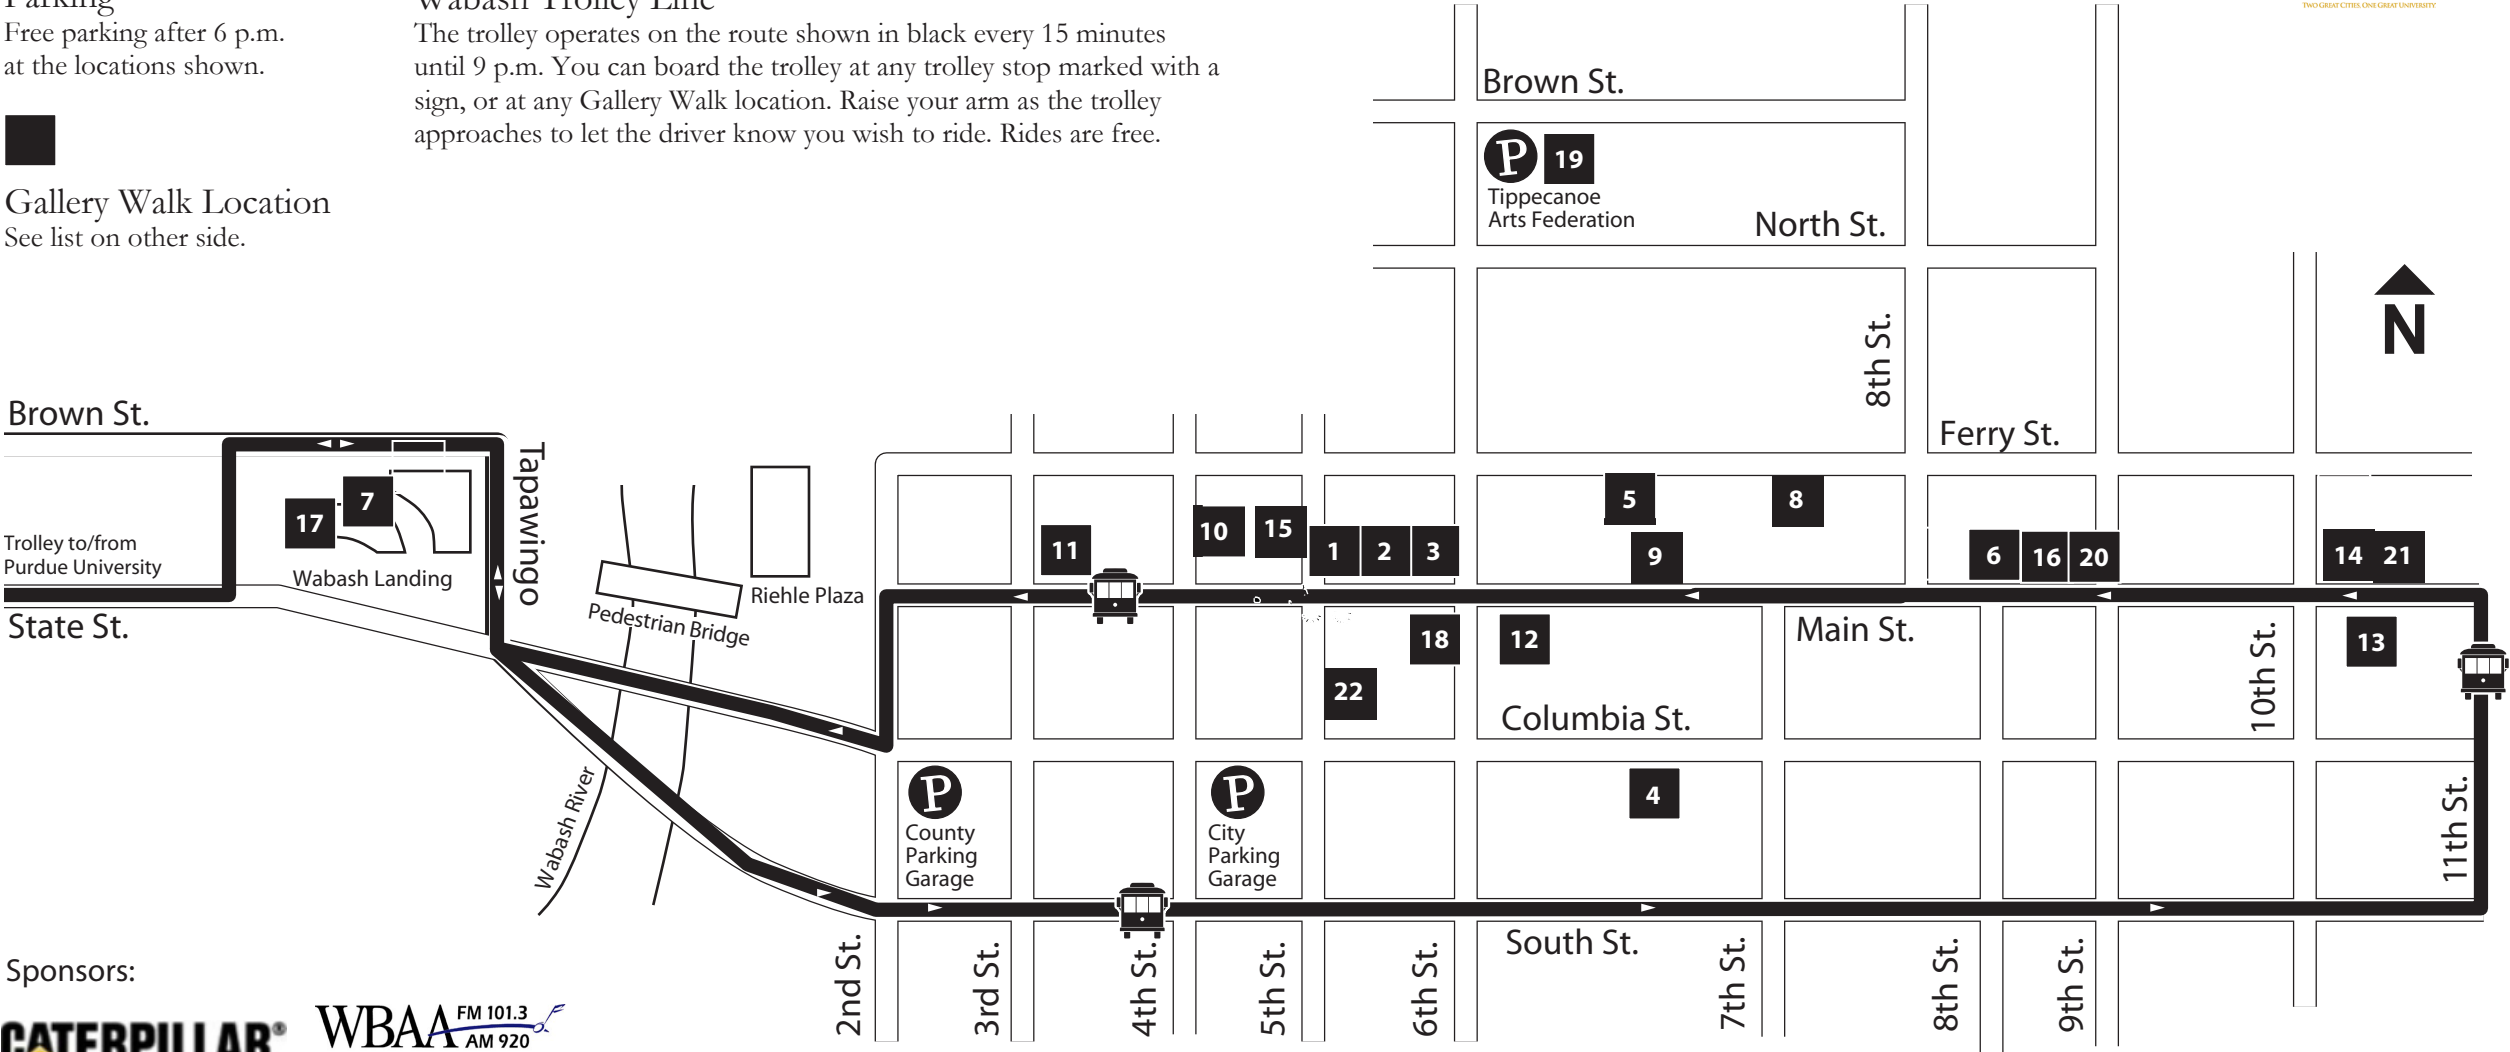

May Gallery Walk

Friday May 15 | 6 to 10 pm

www.tippecanoearts.org

Parking
Free parking after 6 p.m. at the locations shown.

Gallery Walk Location
See list on other side.

Wabash Trolley Line
The trolley operates on the route shown in black every 15 minutes until 9 p.m. You can board the trolley at any trolley stop marked with a sign, or at any Gallery Walk location. Raise your arm as the trolley approaches to let the driver know you wish to ride. Rides are free.